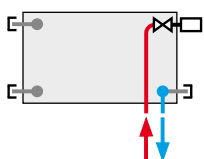

Examples of connection to the heating system

right bottom
 $\varphi = 1$