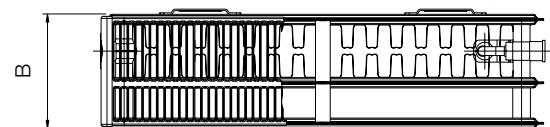

RADIK MATERNELLE VK

Description

The model **RADIK MATERNELLE VK** is a steel panel radiator in the VENTIL KOMPAKT version allowing a **right bottom connection** to the heating system with forced circulation of hot water. The special design of the concept MATERNELLE radiators prevents entry of hot water in the front panel. This ensures a safe surface temperature. Two upper and two lower hangers are welded on the rear side of the radiator. Radiators 1800mm and longer have six welded hangers.

Technical data

Height H	300, 400, 500, 600, 700, 900 mm
Length L	400, 500, 600, 700, 800, 900, 1000, 1100, 1200, 1400, 1600, 1800, 2000, 2300, 2600, 3000 mm
Depth B Type 32 VK	155 mm
Connecting pitch	50 mm
Connecting thread	6 × G1/2" inside
Highest allowed working pressure	10 bar
Highest allowed working temperature	110 °C
Radiator connection	right bottom

Overview of types

Type 32 VK

Examples of connection to the heating system

right bottom
 $\varphi = 1$