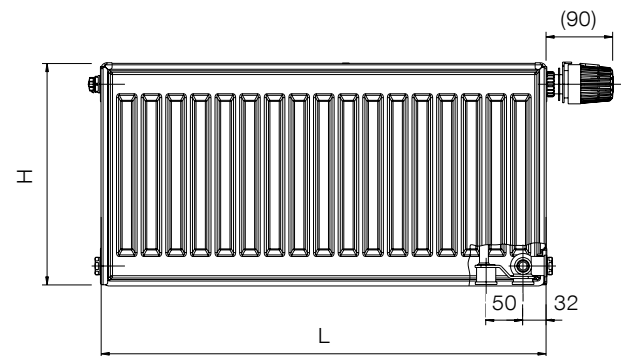

Overview of types